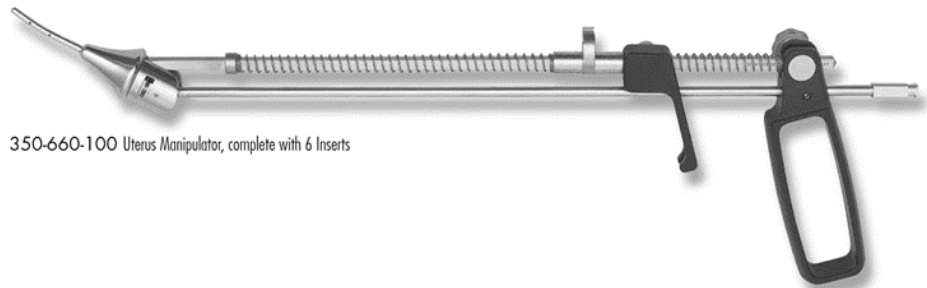

CONTROLLED MANIPULATION WITH THE REUSEABLE  
**RZ UTERINE MANIPULATOR**

350-660-100 Uterus Manipulator, complete with 6 Inserts

350-660-111 Adaptor  $\varnothing$  8 x 80 mm

350-660-112 Adaptor  $\varnothing$  10 x 100 mm

350-660-113 Adaptor  $\varnothing$  3 x 45 mm

350-660-114 Adaptor  $\varnothing$  3 x 55 mm

350-660-115 Adaptor  $\varnothing$  3.2 x 34 mm

350-660-116 Adaptor  $\varnothing$  3.2 x 45 mm

**Robust and easy to use - 6 attachable uterine tips -  
Fully reusable - Spare parts available -  
2 year warranty**

ART.NR	DESCRIPTION	UNITS/BOX
350-660-100	Complete uterus manipulator with 6 incerts	1

Send your order to [support@normedi.com](mailto:support@normedi.com)